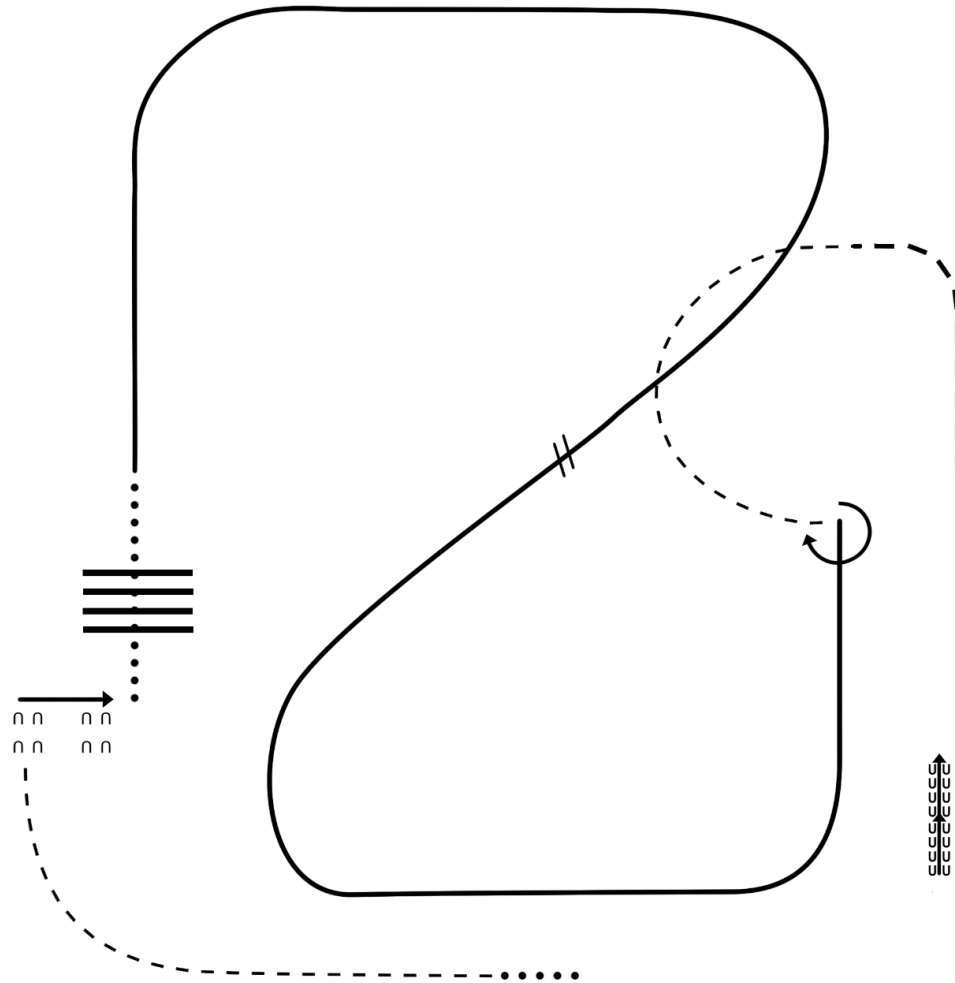

Painted Gold Classic POR/All Breed Show
May 16-17, 2026

Southeastern Ag Center; 1027 US-74, Lumberton, NC
Judges: Cindy Chilton-Moore, Cindy Maergart, Shane Young, Teresa Pelton

All APHA Western Versatility

1. Walk.
2. Jog.
3. Stop and sidepass right.
4. Walk over four poles.
5. Lope right lead.
6. Change leads.
7. Lope left lead.
8. Stop and 270 right.
9. Jog semi circle.
10. Extended jog.
11. Stop and back.