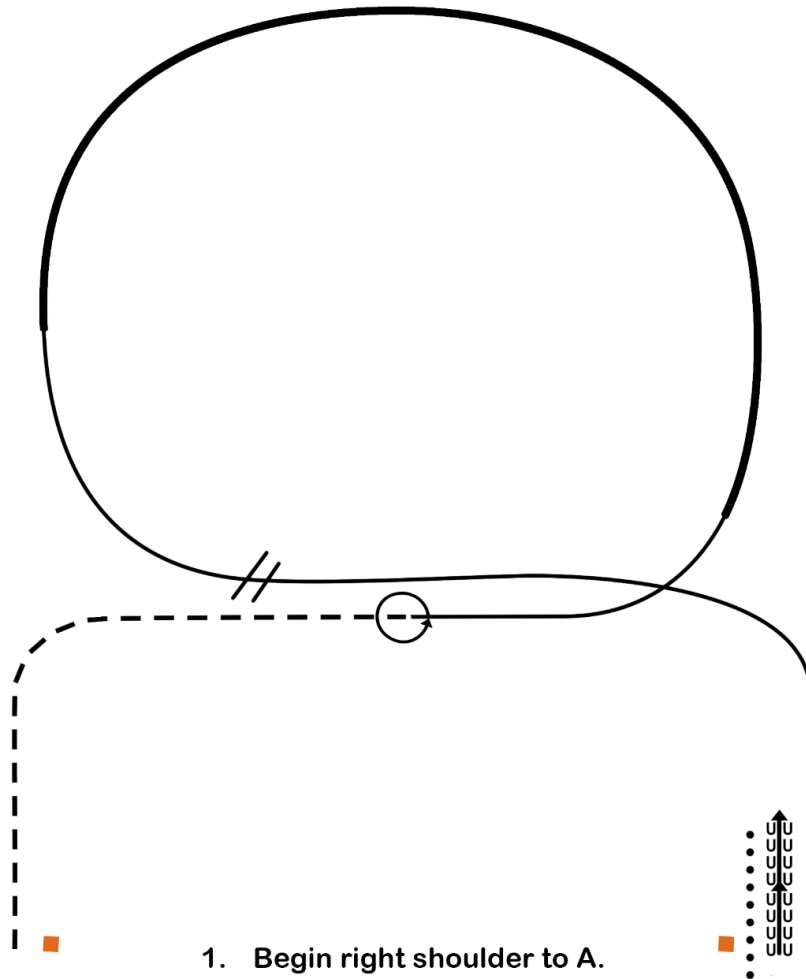

Painted Gold Classic POR/All Breed Show
May 16-17, 2026

Southeastern Ag Center; 1027 US-74, Lumberton, NC
Judges: Cindy Chilton-Moore, Cindy Maergart, Shane Young, Teresa Pelton

APHA Amateur, 18&U Horsemanship

1. Begin right shoulder to A.
2. Extended jog.
3. Stop and 360 left.
4. Lope left lead.
5. Extended lope.
6. Collect to lope.
7. Change leads.
8. Lope right lead.
9. Jog to B.
10. Stop and back.
11. Walk to exit.