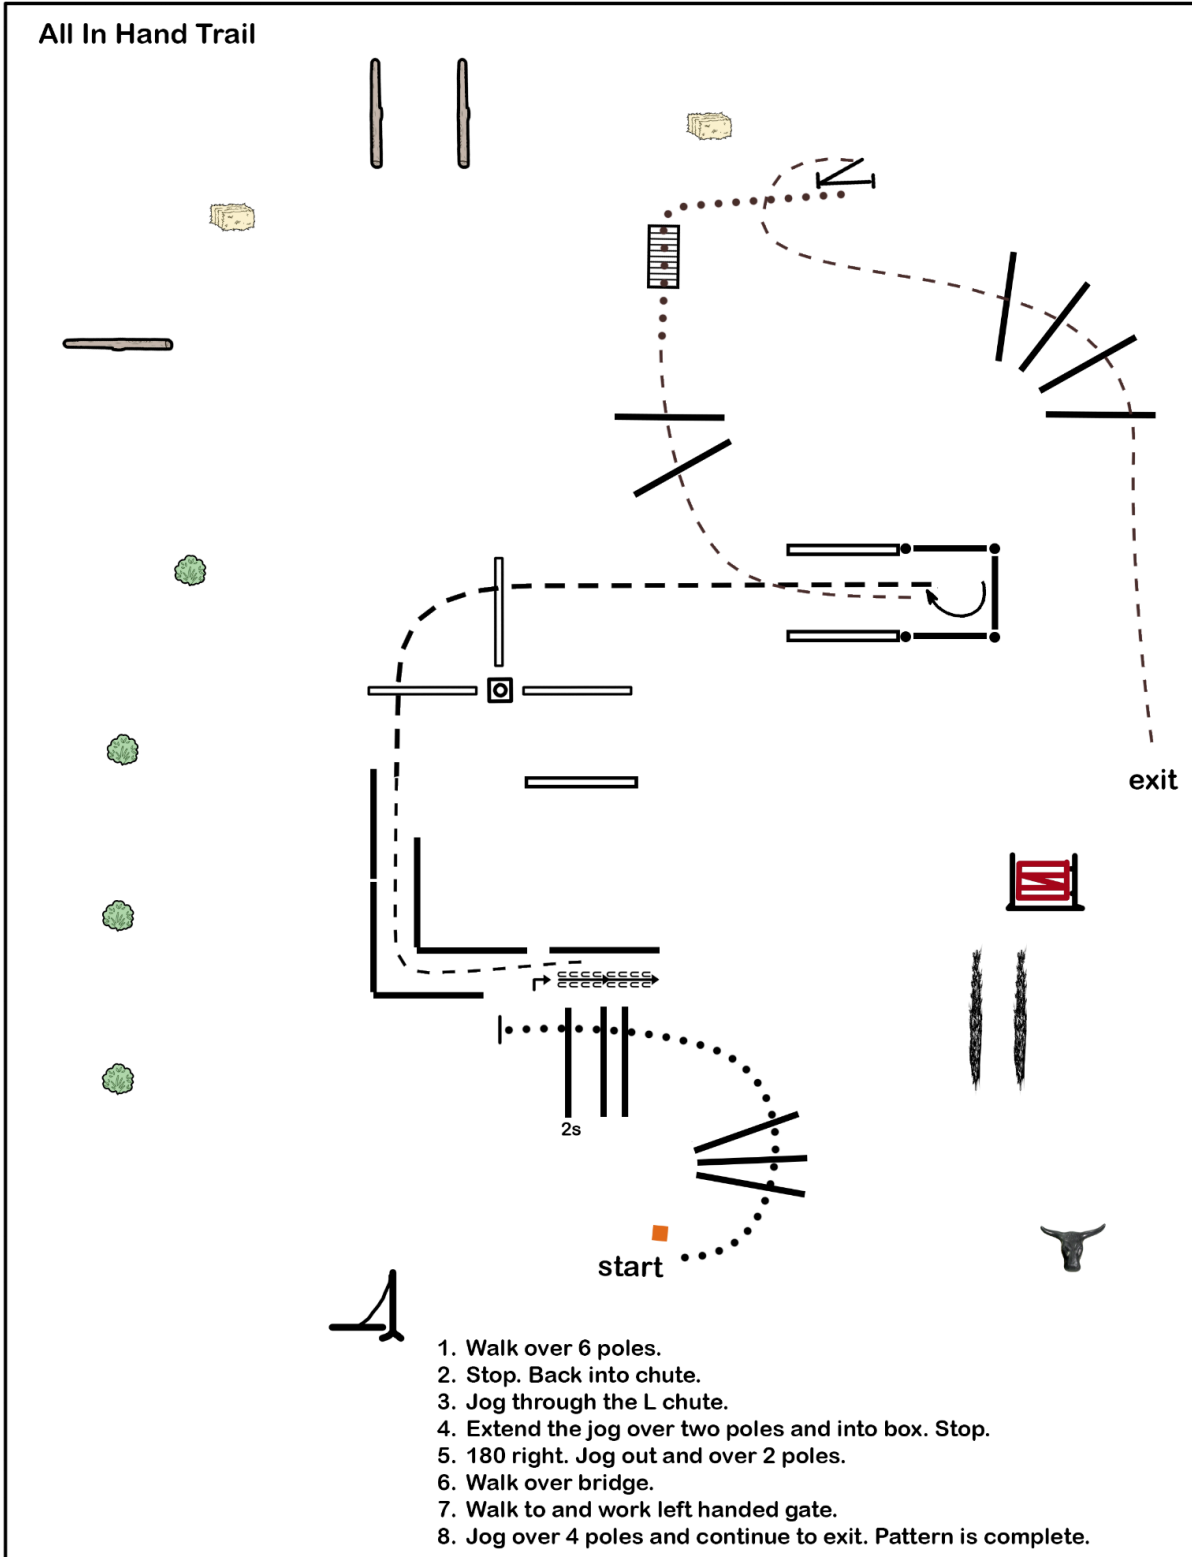

Painted Gold Classic POR/All Breed Show
May 16-17, 2026

Southeastern Ag Center; 1027 US-74, Lumberton, NC
Judges: Cindy Chilton-Moore, Cindy Maergart, Shane Young, Teresa Pelton