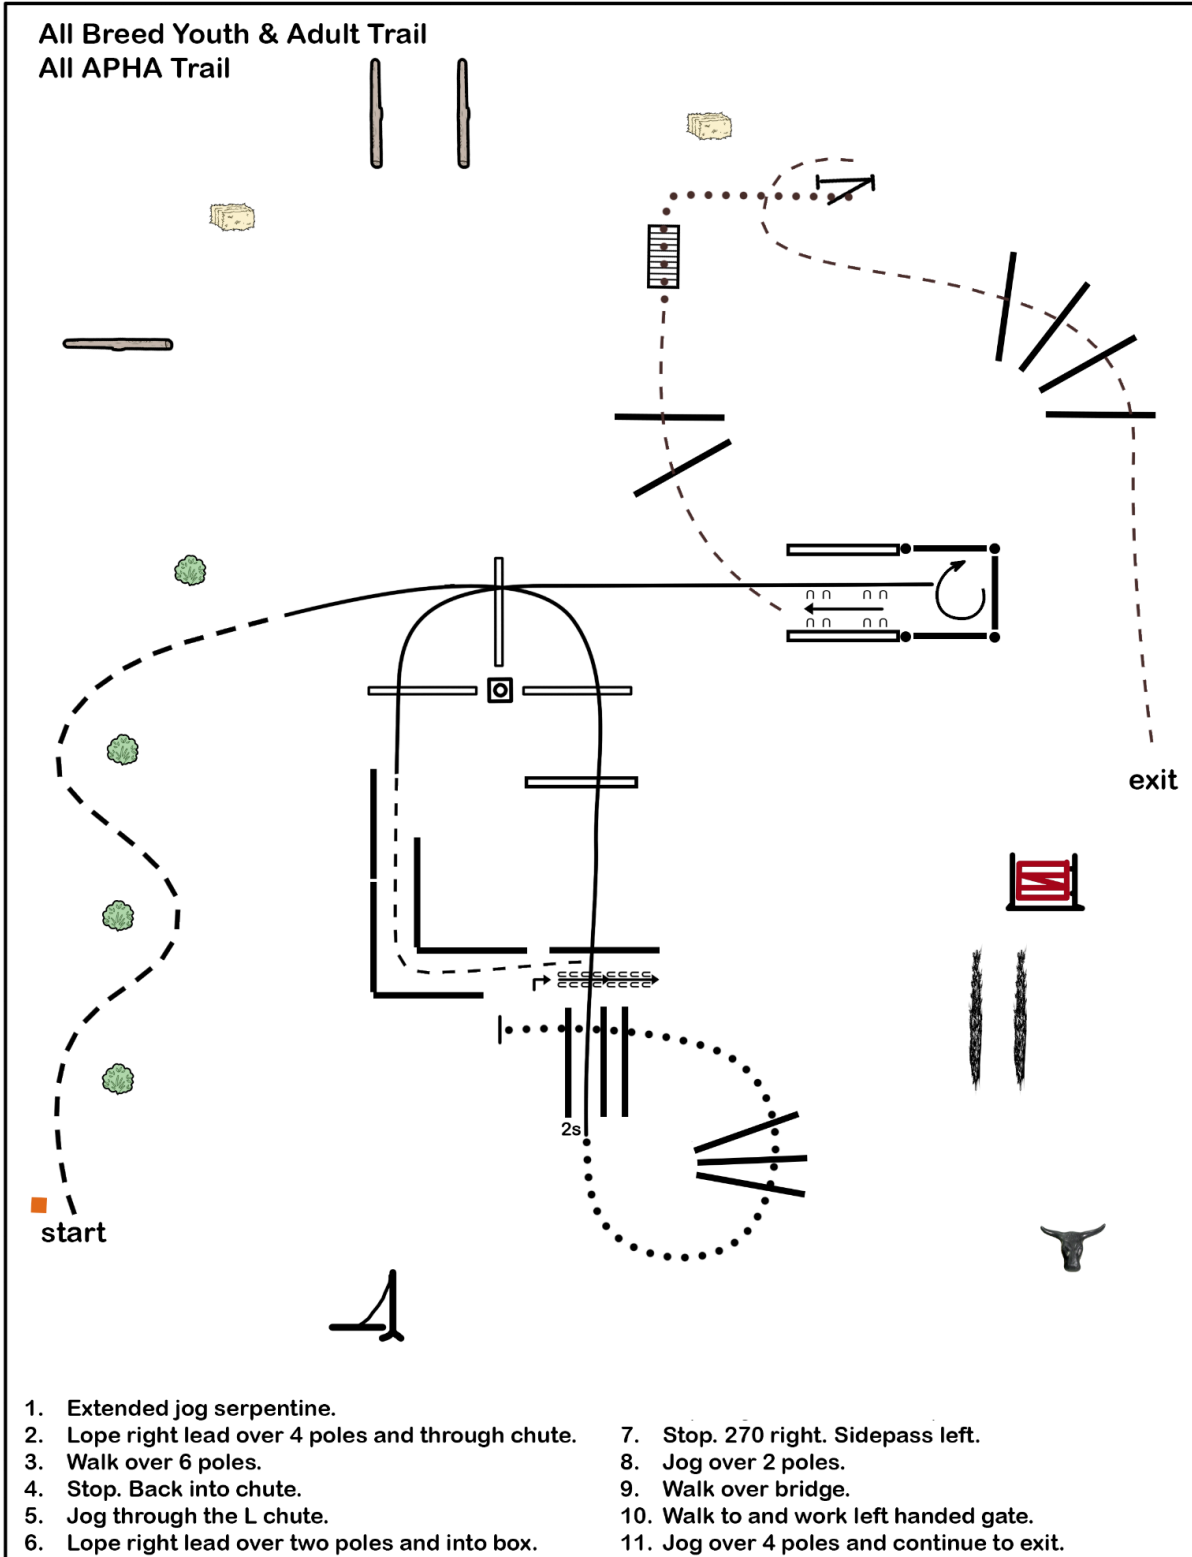

Painted Gold Classic POR/All Breed Show
May 16-17, 2026

Southeastern Ag Center; 1027 US-74, Lumberton, NC
Judges: Cindy Chilton-Moore, Cindy Maergart, Shane Young, Teresa Pelton