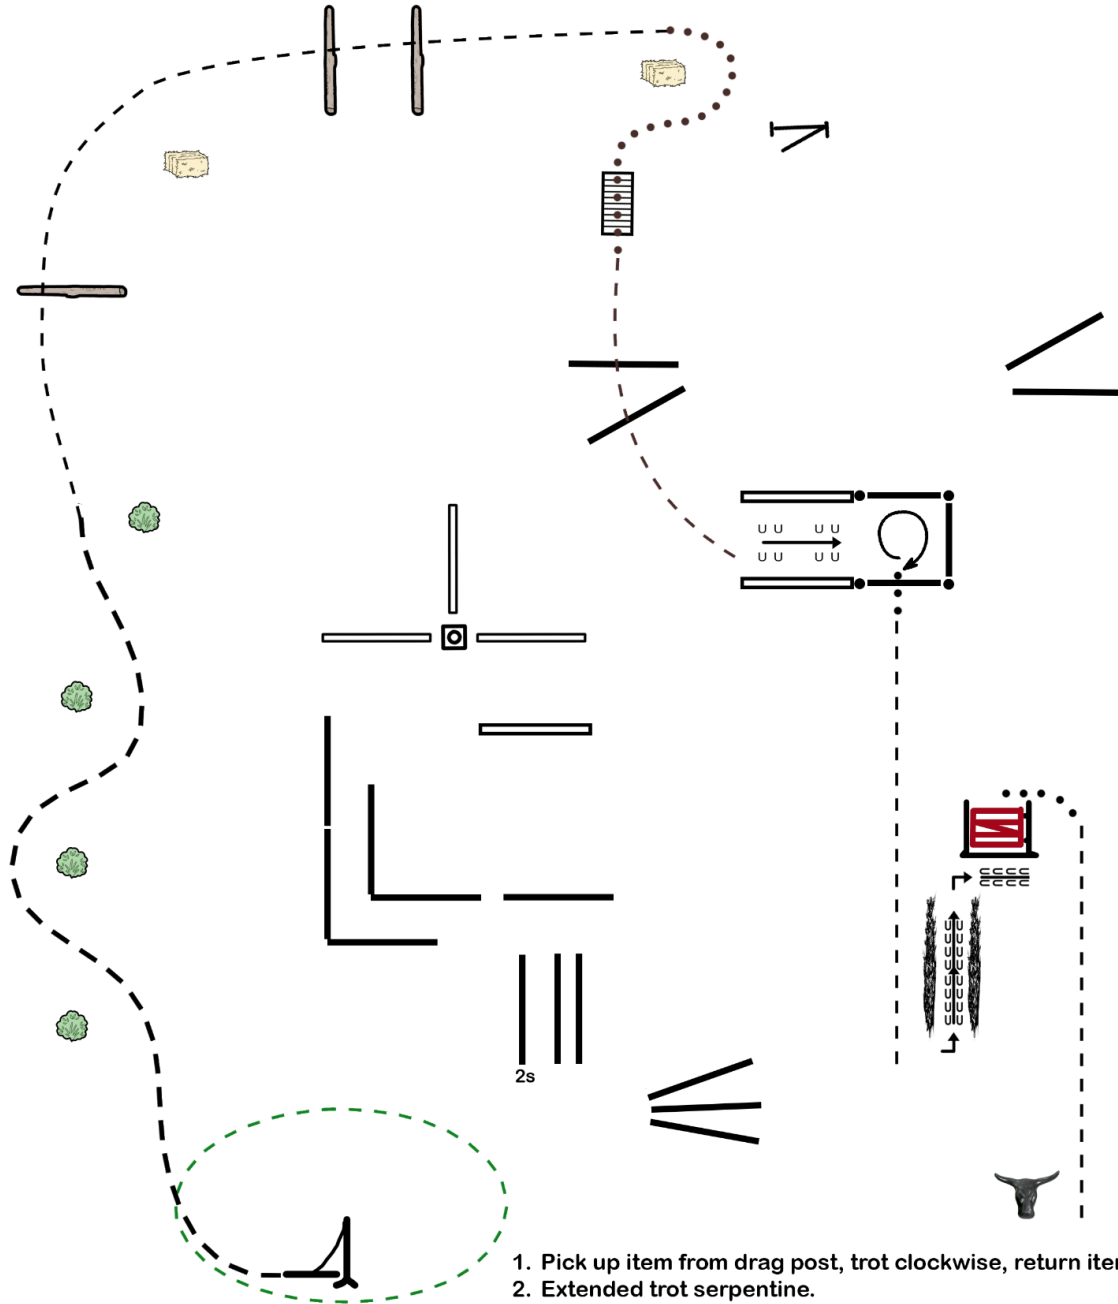

**Walk Trot classes:**

**Trot where it says Lope.**

**Extended Trot where it says Extended Lope.**

**PATTERN 4**

- Trot- 120 feet
- Extended Walk- 75 feet
- Lope- 150 feet
- Extended Trot- 240 feet
- Stop and Reverse (either direction)
- Lope- 150 feet
- Extended Lope- 200 feet
- Ordinary Walk- 30 feet
- Trot- 90 feet
- Stop and Back

1. Pick up item from drag post, trot clockwise, return item.
2. Extended trot serpentine.
3. Trot over 3 logs.
4. Walk over bridge.
5. Trot over two poles.
6. Sidepass left into box. 360 either direction. Walk out.
7. Trot past brush. Back through to gate.
8. Right handed gate. Optional walk away to create space.
9. Swing rope at trot. Throw at steer. Pattern is complete..