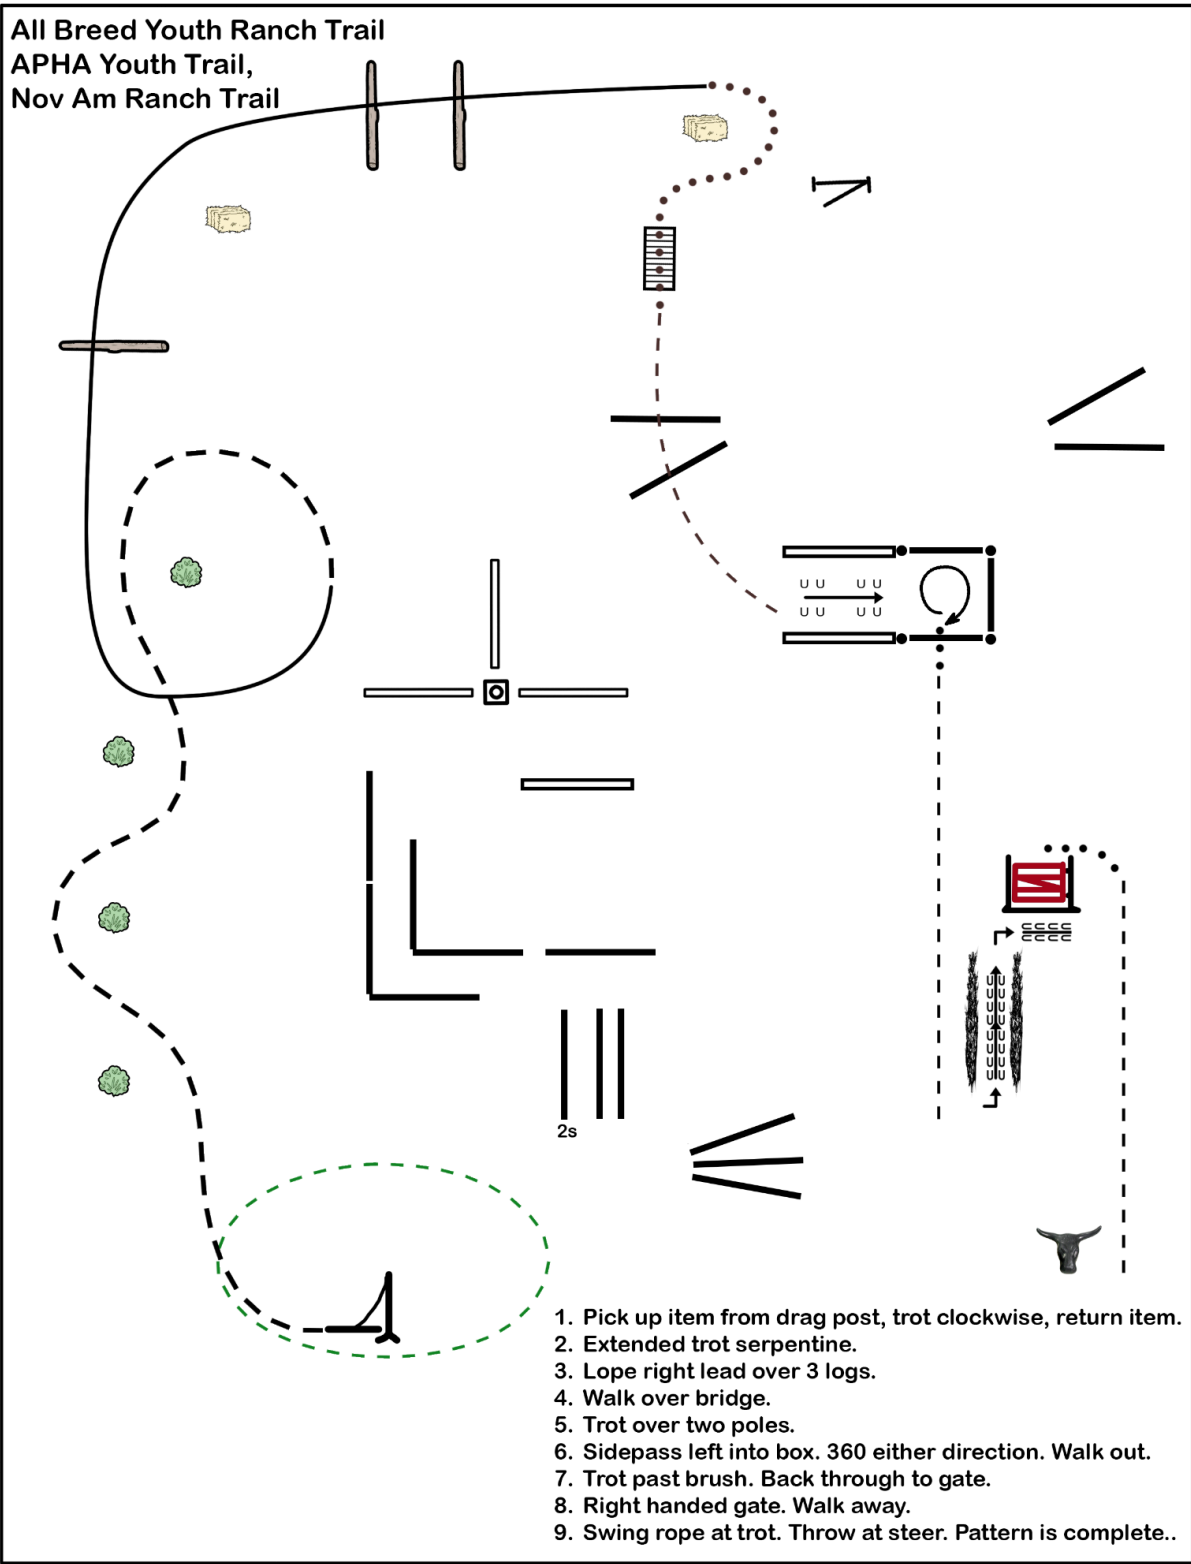

1. Pick up item from drag post, trot clockwise, return item.
2. Extended trot serpentine.
3. Trot over 3 logs.
4. Walk over bridge.
5. Trot over two poles.
6. Sidepass left into box. 360 either direction. Walk out.
7. Trot past brush. Back through to gate.
8. Right handed gate. Optional walk away to create space.
9. Swing rope at trot. Throw at steer. Pattern is complete..

1. Pick up item from drag post, trot clockwise, return item.
2. Extended trot serpentine.
3. Lope right lead over 3 logs.
4. Walk over bridge.
5. Trot over two poles.
6. Sidepass left into box. 360 either direction. Walk out.
7. Trot past brush. Back through to gate.
8. Right handed gate. Walk away.
9. Swing rope at trot. Throw at steer. Pattern is complete..