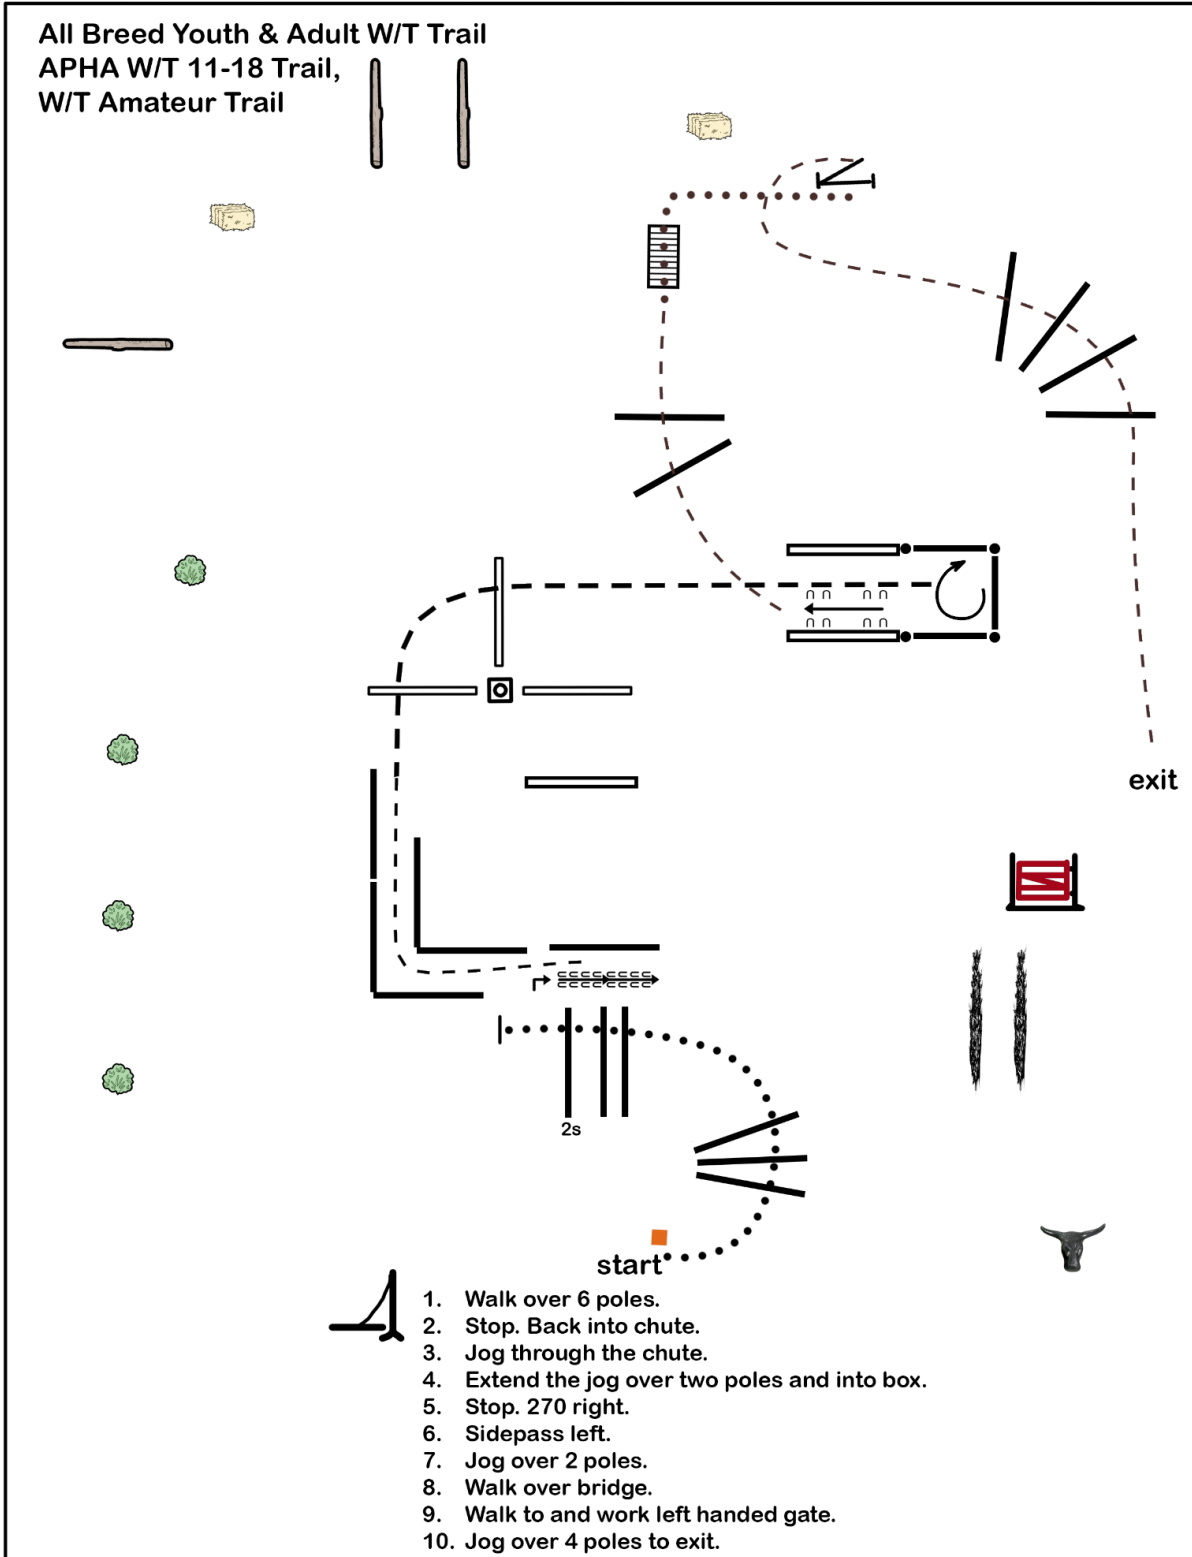

Painted Gold Classic POR/All Breed Show
May 16-17, 2026

Southeastern Ag Center; 1027 US-74, Lumberton, NC
Judges: Cindy Chilton-Moore, Cindy Maergart, Shane Young, Teresa Pelton