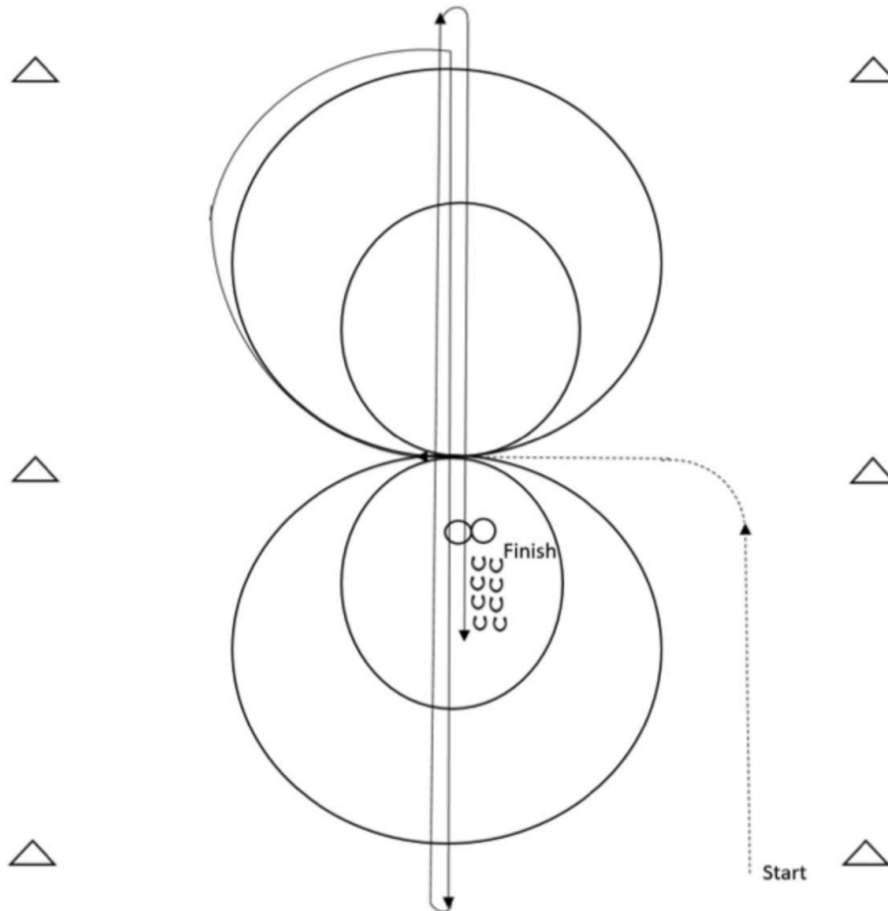

Painted Gold Classic POR/All Breed Show
May 16-17, 2026

Southeastern Ag Center; 1027 US-74, Lumberton, NC
Judges: Cindy Chilton-Moore, Cindy Maergart, Shane Young, Teresa Pelton

All Ranch Reining

Ranch Reining Pattern #2

Trot to center of Arena, Stop. Start pattern facing towards Judge.

1. Beginning on the right lead complete two circle to the right, The first circle small and slow, the next circle large and fast, Change leads at the center of arena.
2. Complete two circles to the left, The first circle small and slow, the next circle large and fast, Change leads in the center of the arena.
3. Begin large circle to right, but do not close the circle. Run down center of arena past the end marker and do a right roll back, no hesitation.
4. Run up the middle to the other end of the arena past the end marker and do a left roll back, no hesitation.
5. Run past the center marker, stop, back 10 feet.
6. 1 spin to right, 1 spin to left. Hesitate to complete pattern.