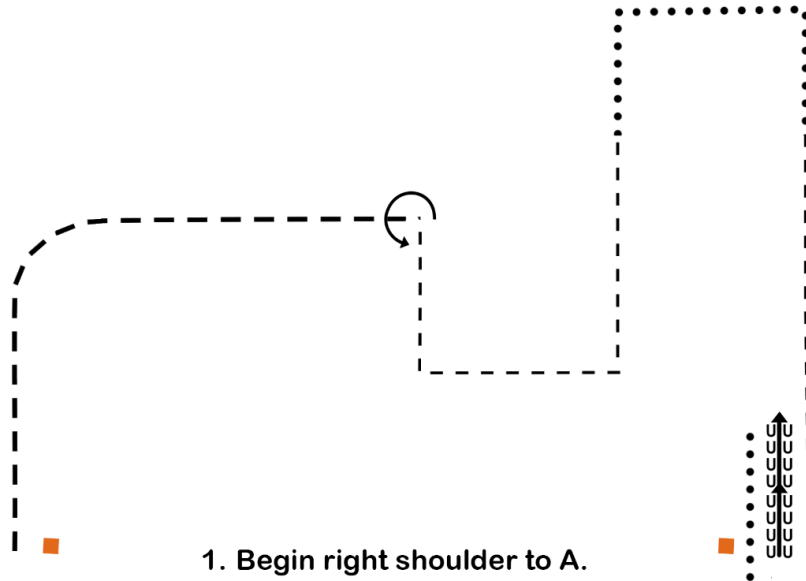

1. Begin right shoulder to A.
2. Jog across arena as drawn.
3. Stop and 270 left.
4. Jog to B.
5. Stop and back.
6. Walk to exit.

*Painted Gold Classic POR/All Breed Show*  
May 16-17, 2026

Southeastern Ag Center; 1027 US-74, Lumberton, NC  
Judges: Cindy Chilton-Moore, Cindy Maergart, Shane Young, Teresa Pelton

All Breed Youth & Adult Walk Trot Horsemanship  
APHA WT Amateur, WT 11-18 Horsemanship

1. Begin right shoulder to A.
2. Extended jog.
3. Stop and 270 left.
4. Jog two square turns as drawn.
5. Walk two square turns as drawn.
6. Jog to B.
7. Stop and back.
8. Walk to exit.