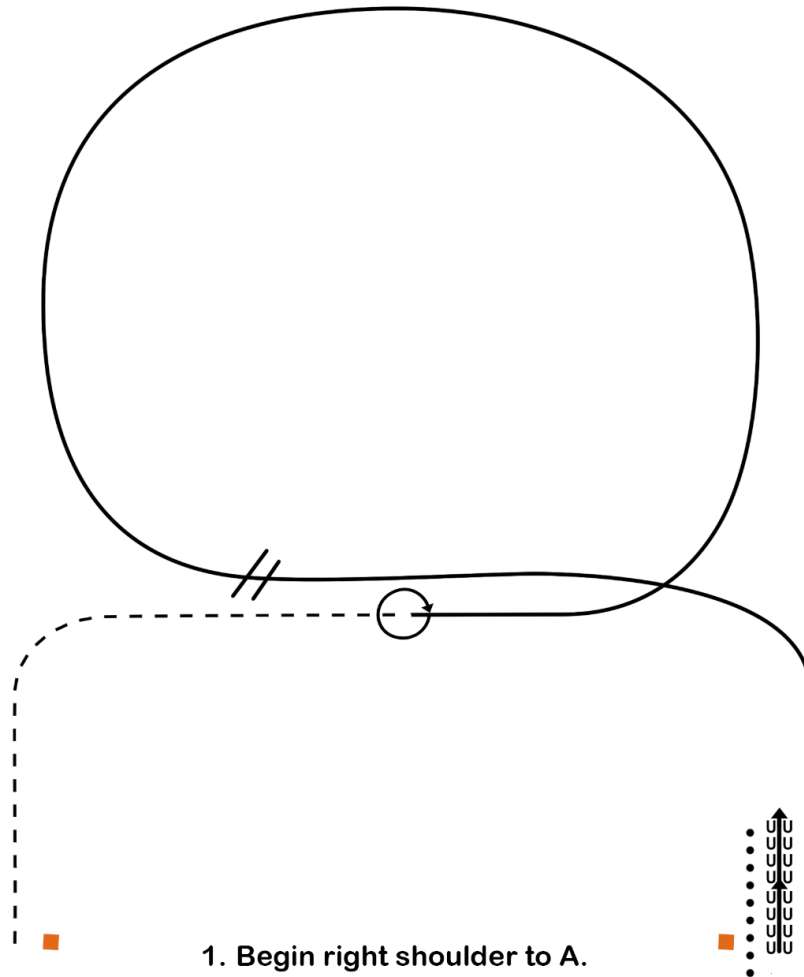

Painted Gold Classic POR/All Breed Show
May 16-17, 2026

Southeastern Ag Center; 1027 US-74, Lumberton, NC
Judges: Cindy Chilton-Moore, Cindy Maergart, Shane Young, Teresa Pelton

All Breed Youth & Adult Horsemanship
APHA Novice Youth, Novice Amateur, 13&U Horsemanship

1. Begin right shoulder to A.
2. Jog.
3. Stop and 360 either direction.
4. Lope left lead.
5. Change leads.
6. Lope right lead.
7. Jog to B.
8. Stop and back.
9. Walk to exit.