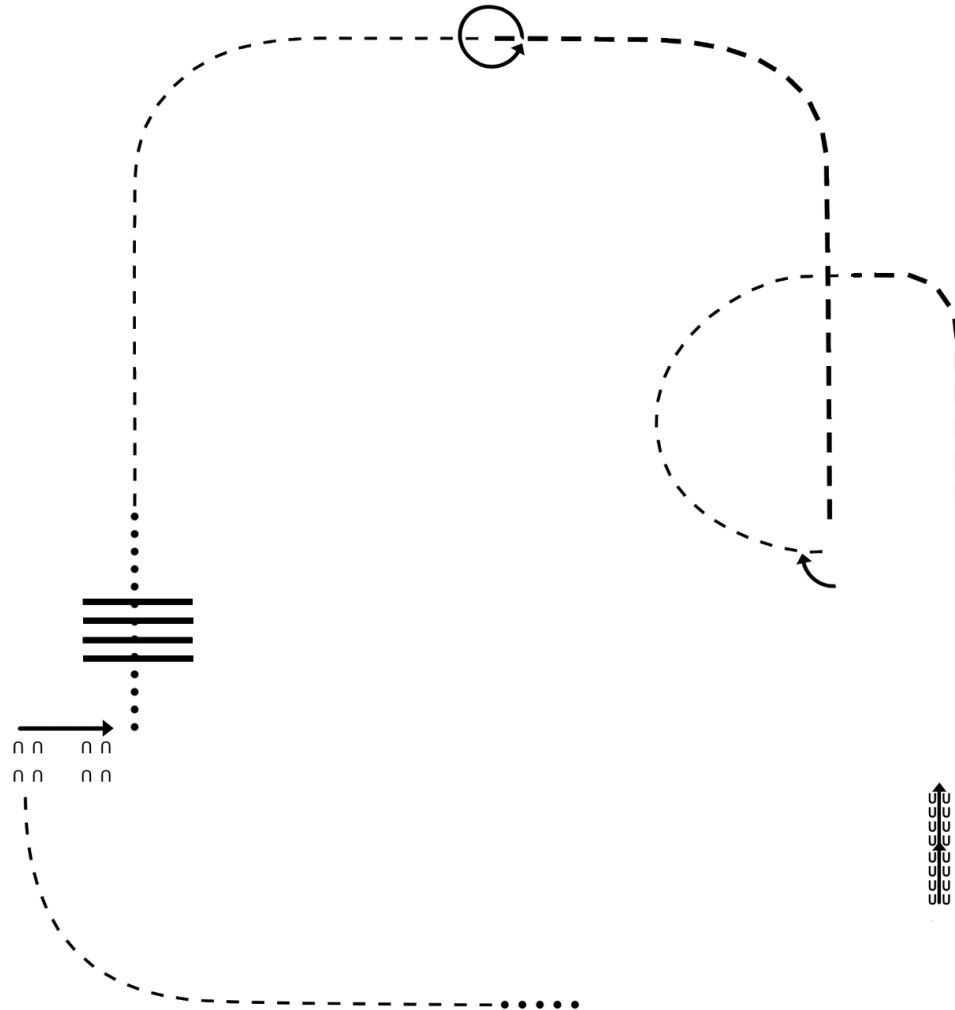

Painted Gold Classic POR/All Breed Show
May 16-17, 2026

Southeastern Ag Center; 1027 US-74, Lumberton, NC
Judges: Cindy Chilton-Moore, Cindy Maergart, Shane Young, Teresa Pelton

All APHA W/T Western Versatility

1. Walk.
2. Jog.
3. Stop and sidepass right.
4. Walk over four poles.
5. Jog.
6. Stop and 360 left.
7. Extended jog.
8. Stop and 90 right.
9. Jog semi circle.
10. Extended jog.
11. Stop and back.