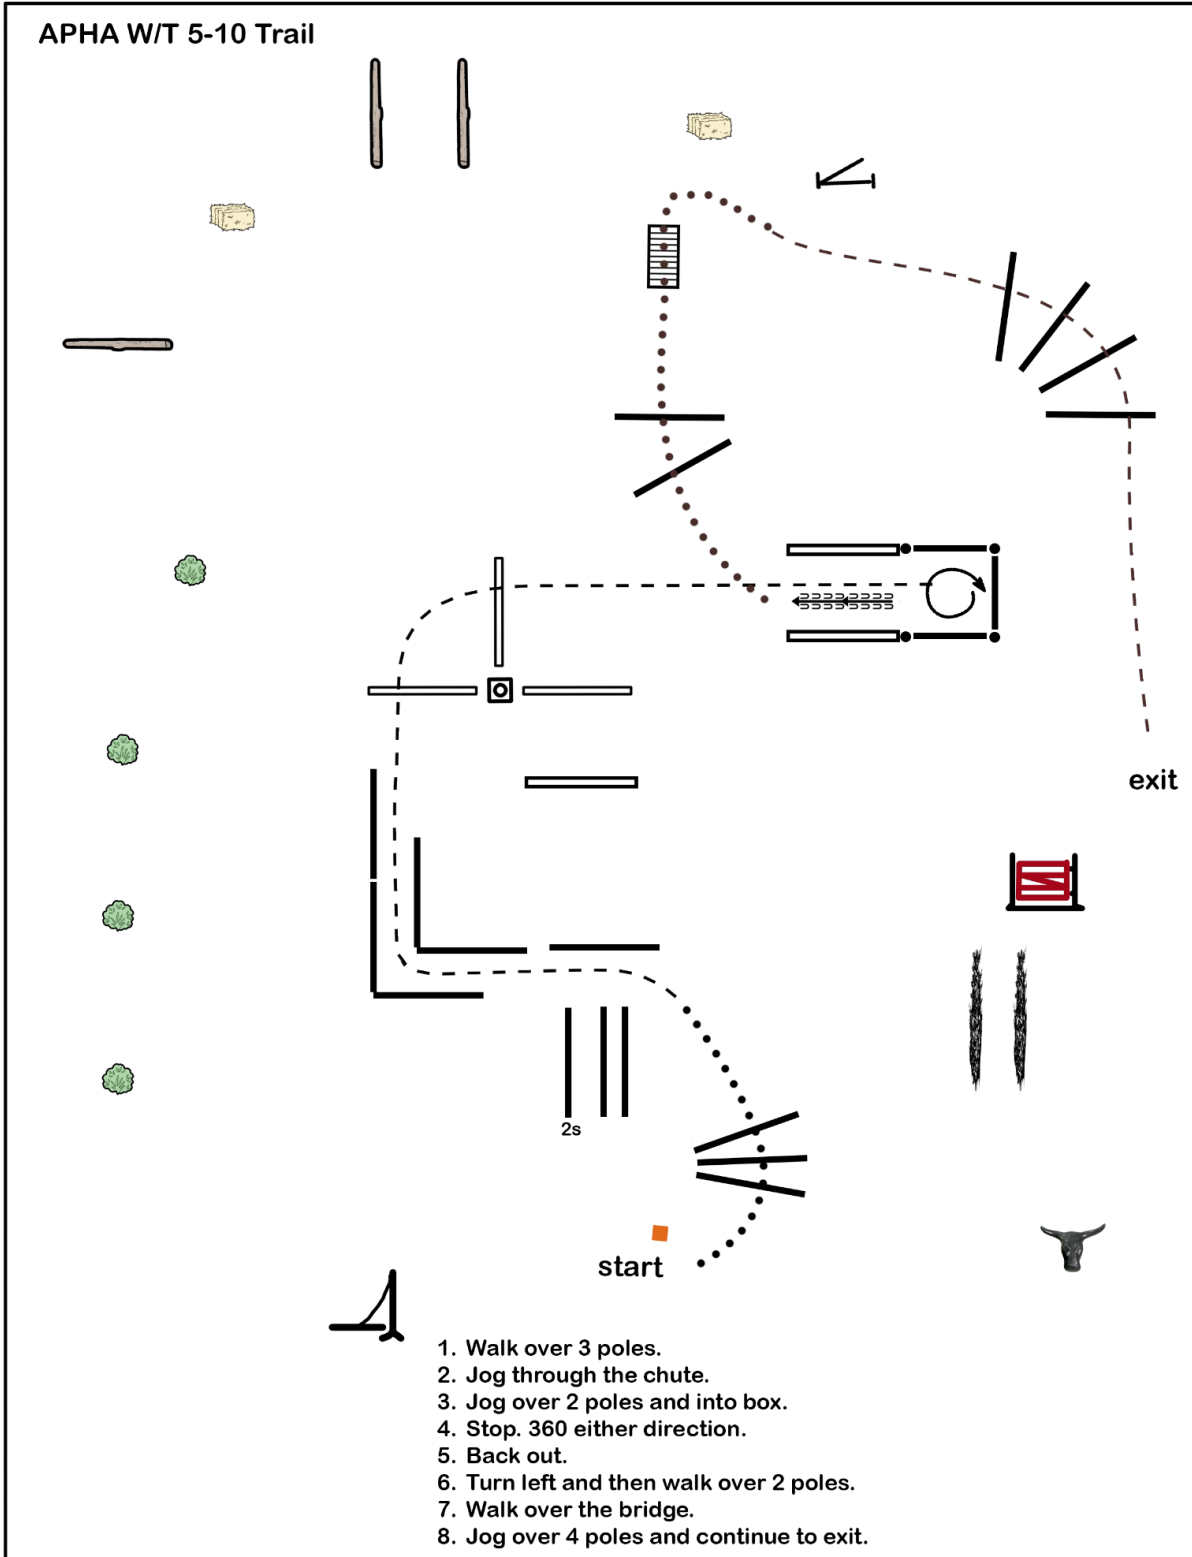

Painted Gold Classic POR/All Breed Show
May 16-17, 2026

Southeastern Ag Center; 1027 US-74, Lumberton, NC
Judges: Cindy Chilton-Moore, Cindy Maergart, Shane Young, Teresa Pelton